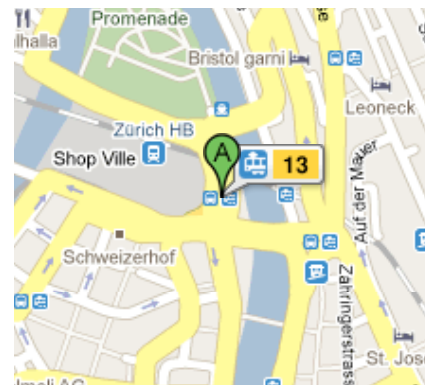

How to find Comerge by public transit?

Comerge is easy to find by public transit. It's located just next to the Sihl City shopping mall. Please follow the instructions and maps given below to find us.

Start: **The following instructions start from Zürich main station.**

End: **Comerge**

**Bubenbergstrasse 11
8045 Zürich, Switzerland**

Duration: **Around 20 minutes**

 **Tram** - 13 - Direction: Albiggütli
About 16mins

Depart: **Bahnhofquai/HB**

Arrive: **Saalsporthalle**

 **Walk**
About 2 mins

Go to **Bubenbergstrasse 11**

1. Head **west** on **Giesshübelstrasse** toward **Bubenbergstrasse** 35 m
2. Turn **right** at **Bubenbergstrasse** 0.1 km
Destination will be on the left.
Comerge is located on the 2nd floor in the brick building